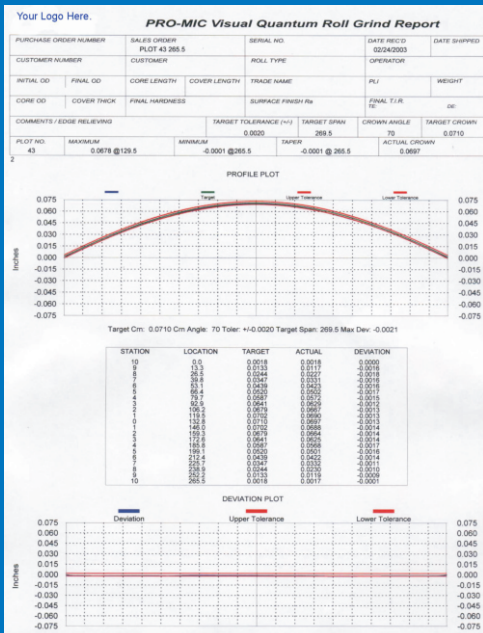

Visual Quantum Lite Features:

Data

Quantum database files are stored in Microsoft Access, one of the most widely accepted formats in the world. These files are easily read by your own data access and reporting tools including Microsoft Excel.

Target Shapes

Quantum draws sine curves from 10 to 180 degrees with crowns from -500 to +500 thousandths. CVC, Taper-Flat-Taper, Parabolic, Compound and Custom shapes are available.

Tolerance Bands

Included, just tell the program what your specifications are.

Analysis + SPC Charts

Quantum calculates the Maximum and RMS (Root Mean Square) deviation between the profile and its target to give you an objective idea of how you're doing without having to eyeball the charts. SPC Charts are available as an option.

Data Export

Quantum can easily export profile data to a CSV text file. This file is designed to be easily accessed by Microsoft Excel. This is a big feature for users who like to look at data their own way.

Additionally, database files are stored in Microsoft Access, providing advanced users with direct data access.

Networking

By adding the Network Option to your Quantum software, you can share the data on your network. Current systems hold over 100,000 roll records which are available at any time and virtually anywhere using a PC based network. Wireless or wired, Quantum is ready to go.