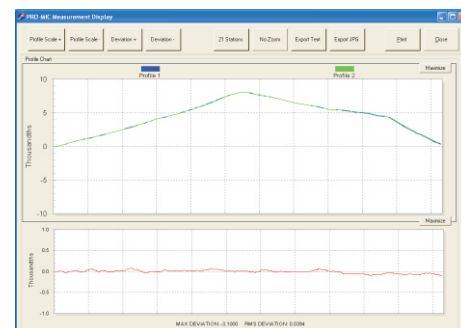

Roll Comparison Screen
Used to compare
Worn vs. Ground,
Hot vs. Cold,
etc...

PRO-MIC Corporation . 20135 Valley Forge Circle . King of Prussia, PA 19406

Phone: 610/783-7901 . www.PRO-MIC.com . 1-800-PRO-MIC-1 . Fax: 610/783-7904