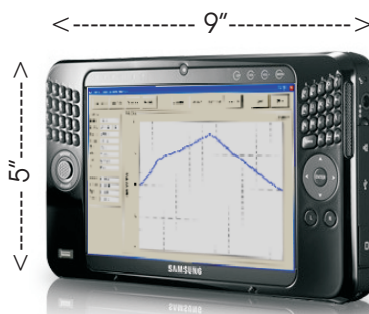

Visual Quantum stores roll profiles and a group of information fields such as Roll Number, Diameter, Roughness, Hardness, Etc... the data is stored in a Microsoft Access and can easily be accessed by Microsoft Excel.

The system draws **sine curve target shapes** and **tolerance bands** and is ready to easily recall and/or print any stored profile. Other available target shapes include: CVC, Parabolic, Curve Fit, Taper-Flat-Taper, Flat, Taper-Taper-Flat-Taper-Taper.

Additional processing of PRO-MIC profile data for smoothing or filtering of rough profile data is included.

The included Analysis Tools provides profile comparisons and overlaid charts of multiple profiles. A networking option is available.

New **handheld** hardware lets Visual Quantum be portable or attached to your PRO-MIC - see photo below.

Call us at 1-800-PRO-MIC-1 for answers to your questions or to arrange a demonstration.

Key Visual Quantum Features:

- Microsoft Access Data Storage.
- 'Keep it Simple' User Interface.
- Support for Touchscreen PCs.
- Minimized user input.
- Target Shapes.
- Tolerance Bands.
- High speed printing to any Windows Printer.
- Easy data export functions.
- Interactive profile display.
- Live scale adjustment.
- Profile Zoom.
- Easy to Read Data Entry Screen.
- Network option available.
- Roll Comparisons included.

New Portable Quantum
See Roll Profiles on the PRO-MIC
while still on the roll!

Sample Screens

Roll Number	Operator	Date	Time-Diameter	Grinder
123456	OPERATOR	09/15/2009	11:00	DIAMETER
123456	1234	09/15/2009	11:00:30	1234
123456	1234	09/15/2009	11:00:30	1233
123456	1234	09/15/2009	11:00:30	1234
123456	1234	09/15/2009	11:00:30	1240
123456	1234	09/15/2009	11:00:30	1254
123456	1234	09/15/2009	11:00:30	1245
123456	1234	09/15/2009	11:00:30	1235
123456	1234	09/15/2009	11:10:30	1235
		09/15/2009	11:15	
		10/02/2009	14:09	
		10/02/2009	14:31	
		10/02/2009	14:57	
		10/07/2009	15:10	
		10/07/2009	15:11	
		10/07/2009	15:25	
		10/07/2009	15:26