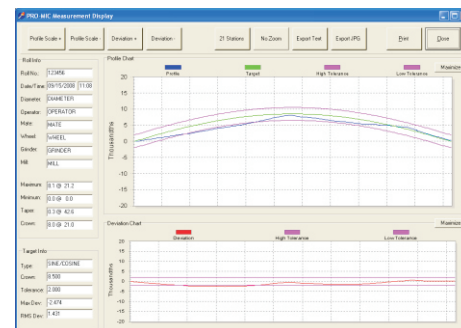

Main Screen

Profile Display With Target Shape